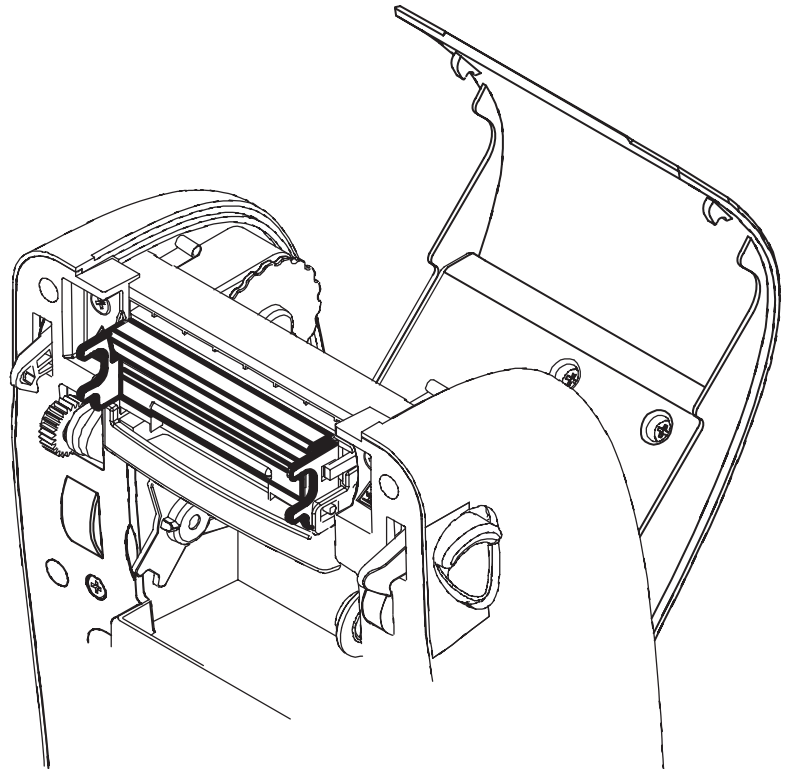

Printer thermal head

Product Code:
SB-0023