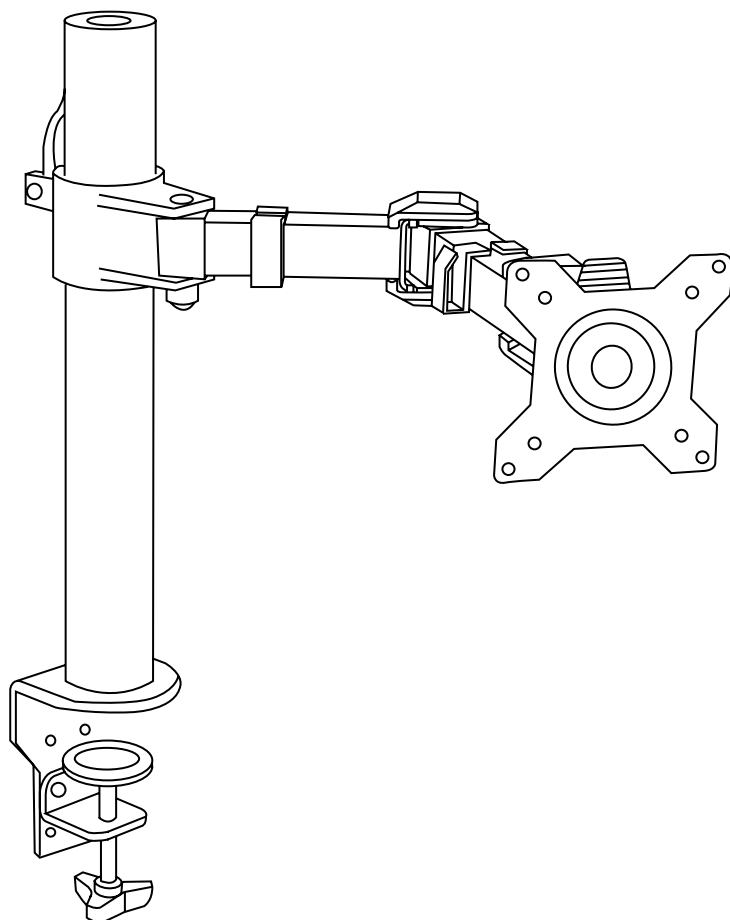

Recoiler motor

Product Code:
SB-0004

Conveyor motor

Product Code:
SBD-0005

Recoiler hub

Product Code:
SB-0006

D-shaped shaft + Gear

Product Code:
SBD-0007

Power supply

Product Code:
SB-0022

Printer thermal head

Product Code:
SB-0023

Display tablet

Product Code:
SB-0024

Display desktop arm

Product Code:
SB-0025