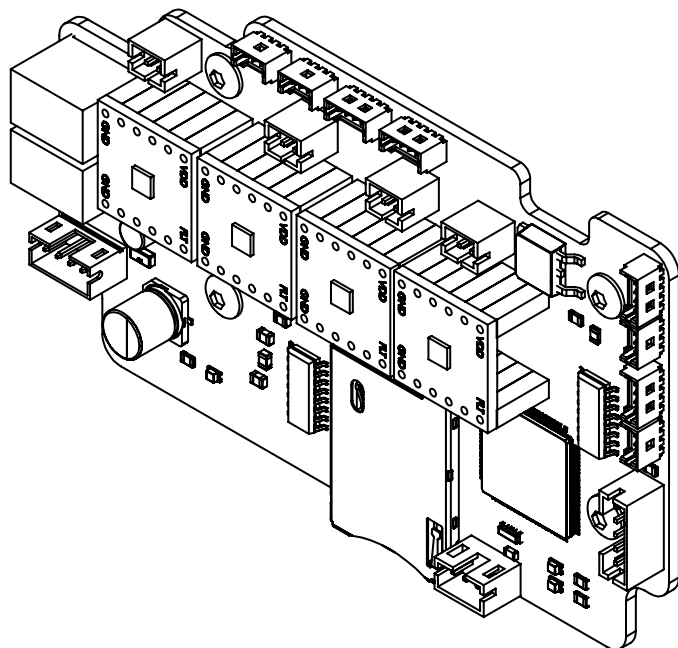

Recoiler motor

Product Code:
SB-0004

Conveyor motor

Product Code:
SBD-0005

Recoiler hub

Product Code:
SB-0006

D-shaped shaft + Gear

Product Code:
SBD-0007

Labeling sensor

Product Code:
SBD-0008

Transmissive sensor + bracket

Product Code:
SBD-0009

Recoiler sensor + bracket

Product Code:
SBD-0010

Control card + screws

Product Code:
SBD-0011

Labeling roller

Product Code:
SBD-0012

Peeling edge

Product Code:
SB-0013

Front cover

Product Code:
SBD-0014

Slide collector

Product Code:
SBD-0015

Slide cartridge

Product Code:
SBD-0016

ECD button led

Product Code:
SBD-0017

Conveyor kit

Product Code:
SBD-0018

Conveyor belts

Product Code:
SBD-0019