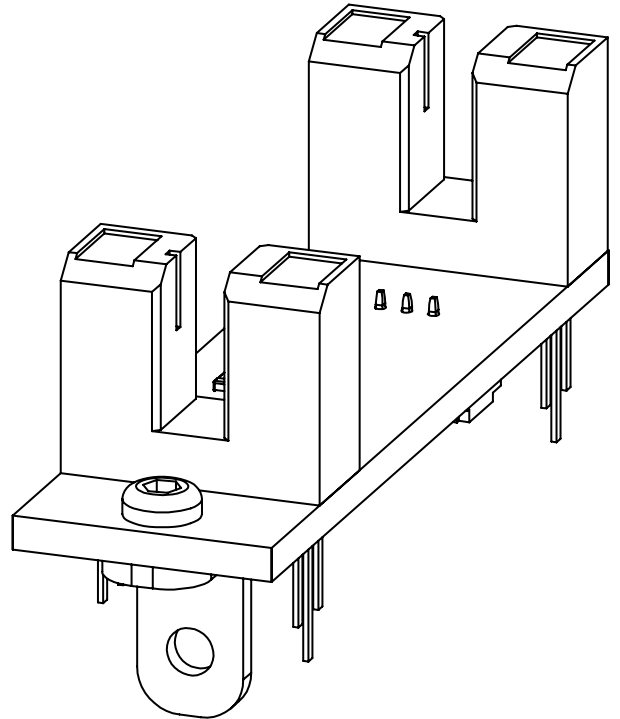

Recoiler motor

Product Code:
SB-0004

Conveyor motor

Product Code:
SBD-0005

Recoiler hub

Product Code:
SB-0006

D-shaped shaft + Gear

Product Code:
SBD-0007

Labeling sensor

Product Code:
SBD-0008

Transmissive sensor + bracket

Product Code:
SBD-0009

Recoiler sensor + bracket

Product Code:
SBD-0010

Control card + screws

Product Code:
SBD-0011