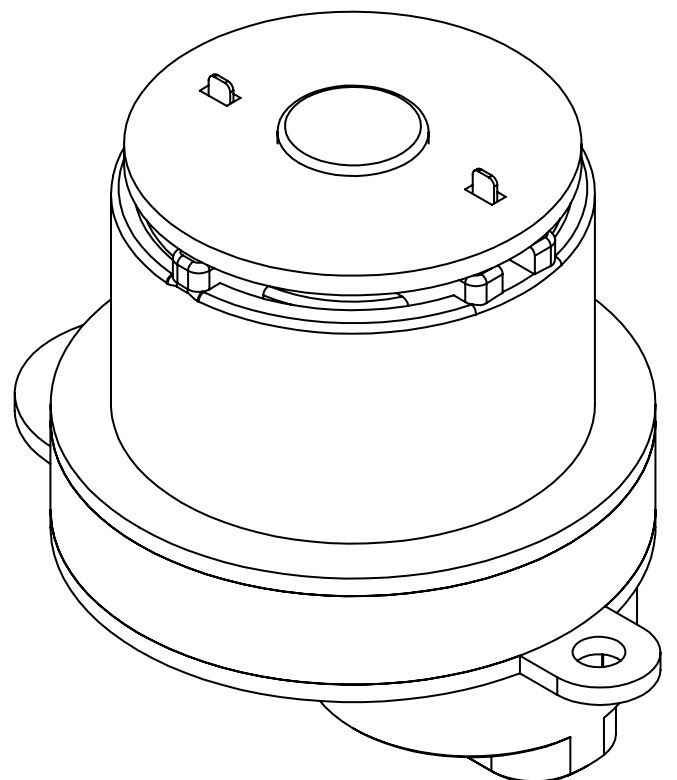

Slidebel Duo

Spare parts & accessories

Slide loader

Product Code:
SBD-0001

Peeling bracket

Product Code:
SBD-0002

Slide loader motor

Product Code:
SBD-0003

Recoiler motor

Product Code:
SB-0004

Conveyor motor

Product Code:
SBD-0005

Recoiler hub

Product Code:
SB-0006

D-shaped shaft + Gear

Product Code:
SBD-0007

Labeling sensor

Product Code:
SBD-0008

Transmissive sensor + bracket

Product Code:
SBD-0009

Recoiler sensor + bracket

Product Code:
SBD-0010

Control card + screws

Product Code:
SBD-0011